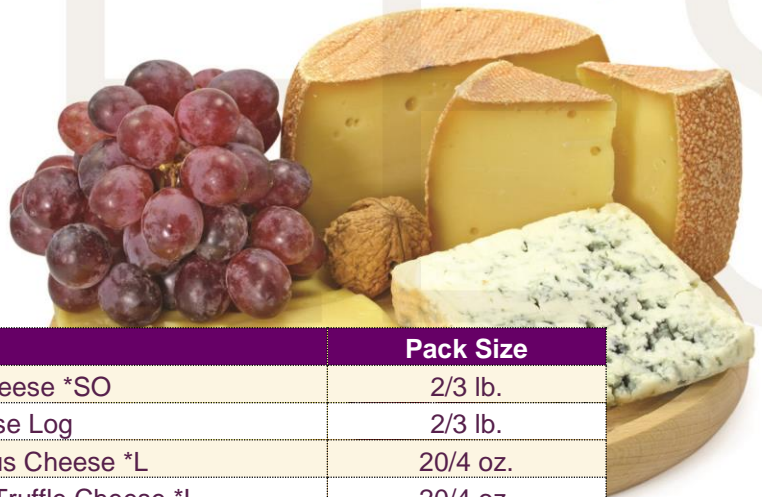

A Terrific Cheese Selection

AROUND the RIND

Item #	Description	Pack Size
420113	Mozzarella Ciliegine Cheese *SO	2/3 lb.
420084	Mozzarella Fresh Cheese Log	2/3 lb.
420194	Nicolau Capra Stanislaus Cheese *L	20/4 oz.
420197	Nicolau Casiago Black Truffle Cheese *L	20/4 oz.
420196	Nicolau Casiago Calabrian Chili Cheese *L	20/4 oz.
420198	Nicolau Fresh Chevre Variety Pack Cheese *L	16/3 oz.
420195	Nicolau Quatro Pepe Cheese *L	20/4 oz.
420176	Oaxaca Cheese *SO *L	2/5 lb.
420177	Parmesan Grated Cheese	5 lb.
420128	Parmesan Shaved Cheese *SO	4/5 lb.
420061	Parmesan Shredded Cheese	4/5 lb.
420208	Parmesan 1/8 Cheese Wheel *SO	1 lb.
420190	Pepato Cheese *CWT *SO	3.5 lb.
420107	Pepper Jack Sliced Cheese *SO	8/1.5 lb.
420161	Port Salute Cheese Wheel *CWT *SO	5 lb.
420046	Provolone Cheese Block *SO	3/12 lb.
420144	Provolone Cheese Sliced	10/1 lb.
420114	Pt. Reyes Blue Wheel Cheese *CWT	6 lb.
420175	Queso Fresco Cheese *L *SO	4 lb.
420134	Ricotta Cheese Tub *SO *L	3.5 lb.
420210	Ricotta Cheese Tub *SO	5 lb.
420188	San Andreas Cheese *CWT *SO	3.5 lb.
420209	Stilton w/ Blueberry Cheese *CWT *SO	4/2.5 lb.
420067	Swiss Cheese Block	6/8 lb.
420102	Swiss Natural Sliced Cheese *SO	10/1 lb.
420126	Swiss Sliced Cheese *L	4/5 lb.
420142	Swiss Sliced Cheese *SO	8/1.5 lb.
420214	Taleggio Dop Italy Cheese *CWT *SO	5 lb.
420162	Toma Cheese Wheel *CWT *SO	10 lb.
420163	Truffle Tremor Cheese *CWT *SO	3 lb.

All Items are Subject to Sell Out | Contact your FreshPoint Produce Specialist for availability.

*SO = Special Order (2-3 day lead) | *L = Local 209-216-0200 www.CentralCalifornia.FreshPoint.com