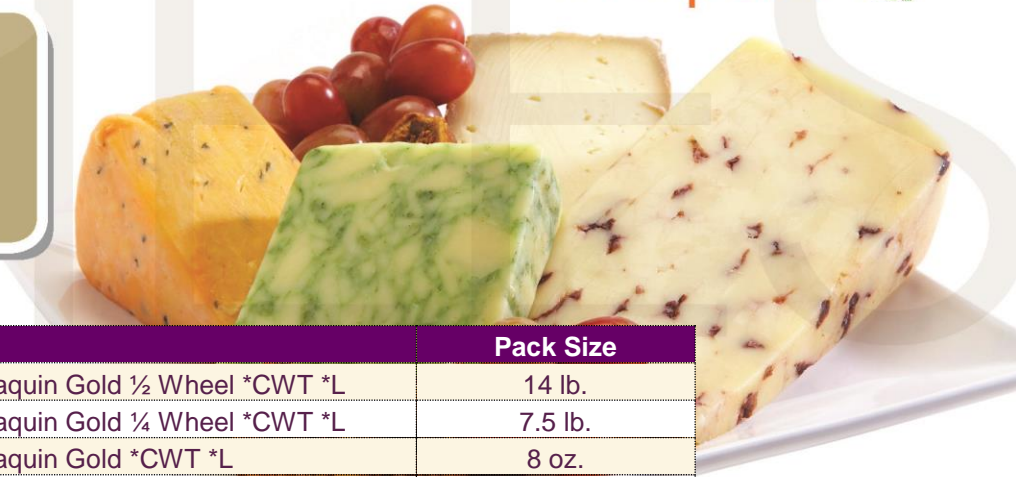

A Terrific Cheese Selection

AROUND the RIND

Item #	Description	Pack Size
420124	Fiscalini San Joaquin Gold ½ Wheel *CWT *L	14 lb.
420120	Fiscalini San Joaquin Gold ¼ Wheel *CWT *L	7.5 lb.
420138	Fiscalini San Joaquin Gold *CWT *L	8 oz.
420187	Fiscalini Smoked Cheddar *CWT *SO *L	2/5 lb.
420141	Fiscalini Smoked Cheddar *L	8 oz.
420151	Fiscalini Smoked Cheddar *CWT *L	16 oz.
420153	Fiscalini Smoked Scamorza *L	9 oz.
420118	Fiscalini Traditional Cheddar *CWT *SO *L	5 lb.
420125	Fiscalini Traditional Cheddar *CWT *L	10 lb.
420206	Fromage Blanc Cheese *SO	2/4 lb.
420094	Goat Capra Stanislaus Cheese *CWT *SO *L	1 lb.
420022	Goat Chenel Cheese	12 ct.
420089	Goat Chevre Class Cheese *CWT *L	CWT
420183	Goat Chevre Cheese *SO *L	2/4 lb.
420093	Goat Feta Cheese *CWT *L	CWT
420095	Goat Quatro Pepe Cheese *CWT *SO *L	7 lb.
420097	Goat/Cow Bianchina Cheese *CWT *L	2 lb.
420100	Goat/Cow Casiagio Cheese *CWT *L	8 lb.
420101	Goat/Cow Casiagio ITL Chili Cheese *CWT *L	8 lb.
420098	Goat/Cow Cheddar Chives Cheese *CWT *L	6 lb.
420099	Goat/Cow Goavarti Dill Cheese *L	6 lb.
420096	Goat/Sheep Stagionato Cheese *CWT *L	3 lb.
420063	Gouda Smoked Wheel Cheese *SO	6 lb.
420127	Gruyere Cheese *CWT *SO	5 lb.
420181	Havarti Cheese *CWT	9 lb.
420154	Havarti/Gouda/Muen Cheese *SO	3/5 lb.
420205	Jalapeno Pepper Jack Cheese Block	5 lb.
420211	Manchego Cheese *CWT *SO	7 lb.
420172	Mascarpone Cheese *SO	4/5 lb.
420109	Monterey Jack Cheese Block *CWT	40 lb.
490040	Monterey Jack Pepper Cheese Sliced	10 lb.
420080	Monterey Jack Cheese Block *SO	4/10 lb.
420066	Monterey Jack Cheese Shredded	4/5 lb.
420147	Monterey Jack Cheese Slice	10/1 lb.
420034	Mozzarella Bocconcini Cheese Tub *SO	2/3 lb.
420068	Mozzarella Ovalina Cheese Ball *SO	2/3 lb.
420104	Mozzarella Shredded Cheese	4/5 lb.
420159	Mozzarella Cheese Block *CWT *SO *L	6 lb.

All Items are Subject to Sell Out | Contact your FreshPoint Produce Specialist for availability.

*SO = Special Order (2-3 day lead) | *L = Local 209-216-0200 www.CentralCalifornia.FreshPoint.com